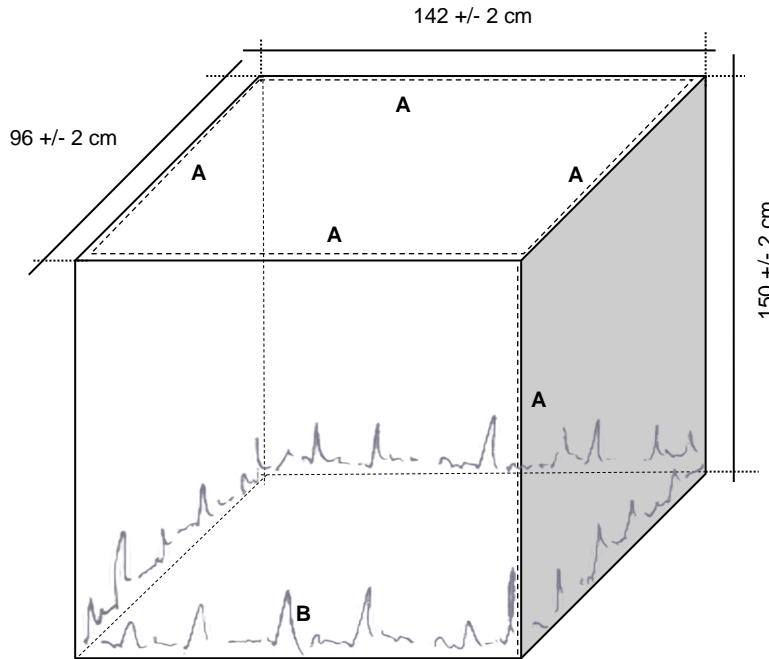

<b>CODE</b>	<b>DESCRIPTION:</b>
<b>55005055</b>	<b>PARTIGUARD COVER WITH ELASTIC 96x142 cm – h 150 cm</b>
	PACKAGING 10 pcs – 1 bag x 10 pcs

Picture model and size

A = Seams  
B = Elastic at rest 95 +/- 5 cm

Carton label