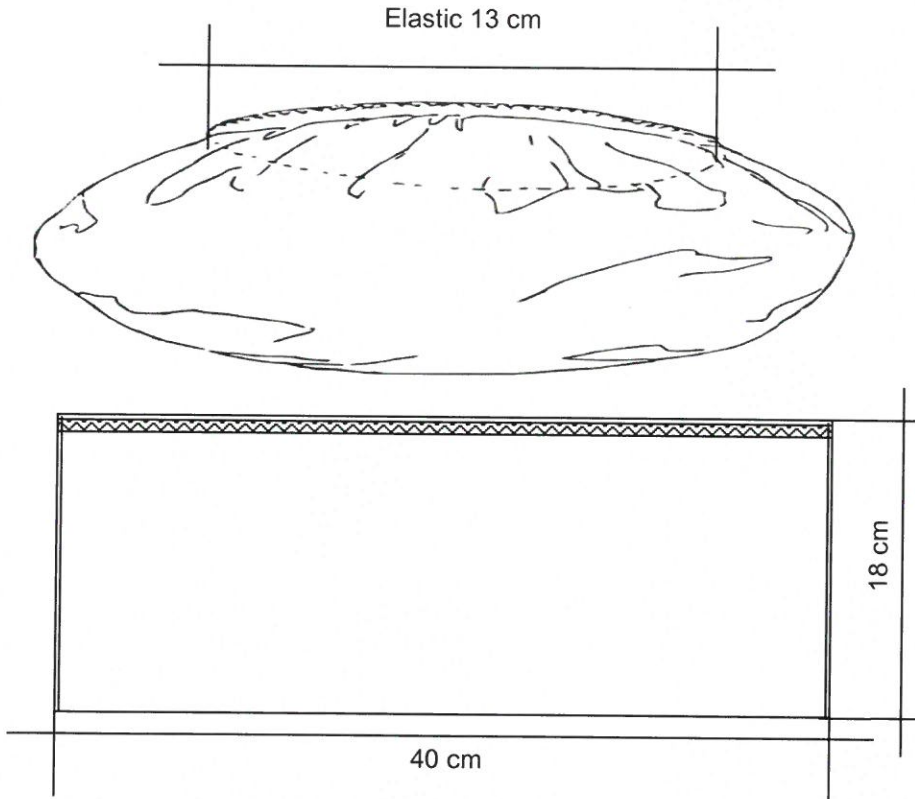

CODE I1025710	DESCRIPTION: SHOESCOVERS IN PLP 40 gr WHITE WITH ELASTIC	
	Assembly	: welded at sides.
	Elastic	: at ankles, inserted in a welded hem.
	Packaging	: carton of 2000 pieces (4 box of 500 pieces)

Drawing and dimensions

Box label

POLIGARD®

PLP 40 GR

BIANCO - BLANC - WHITE - WEISS

-COPRISCARPE CON ELASTICO ALLE CAVIGLIE
-SHOECOVERS WITH ELASTIC AT ANKLES
-SURCHAUSSURES AVEC ELASTIQUE AUX CHEVILLES
-UEBERSCHUHE AND GUMMIBANDE AN DIE FESSELN