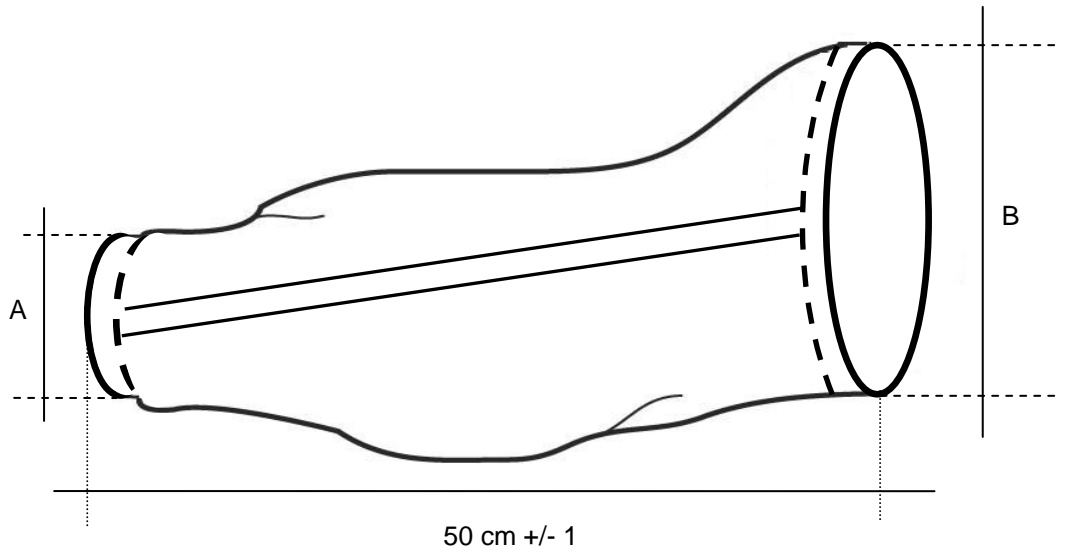

|                                    |   |   |
|------------------------------------|---|---|
| <b>CODE</b><br><br><b>00004030</b> | <b>DESCRIPTION: TOP-SLEEVES TYVEK WITH HEM SEWN</b> |   |
|                                    | Thread  | : to use only NYLON THREAD  |
|                                    | Construction  | : with ultrasonic machine   |
|                                    | Elastic   | : with RAIMA ultrasonic machine, to take the hem of 3,5 cm at wrists and forearm, attention to put elastic ring (03x10) |
|                                    | Box   | : 50 pieces per box (protected by a polythene bag 50x20x20x80).   |

Picture model and dimension

A = elastic 8 cm +/- 1  
 B = elastic 12 cm +/- 1

Box label

**Tyvek**

18034058082038

MADE IN

-MEZZEMANICHE - 2 ELASTICI - cm. 48  
 -MANCHETTES -2 ELASTIQUES - cm. 48  
 -SLEEVERS COVER - 2 ELASTIC -cm. 48  
 -SCHUTZARMEL-2 GUMMIBANDE-cm. 48