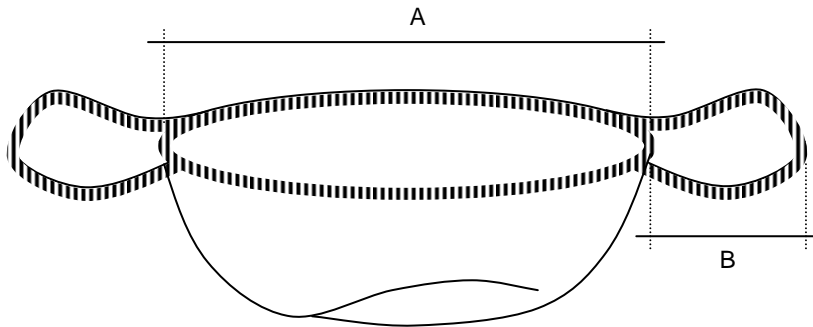

CODE	DESCRIPTION:
00335016	BARD COVER PLP 12 gr WHITE – 22 x 52 cm – 2 RINGS
	PACKAGING 1.000 pcs – 10 boxes x 100 pcs

Picture model and dimensions

box label

- A = flat beard cover diameter:
- at rest 22 +/- 2 cm
 - in tension 44 +/- 4 cm
- B = Elastic ring plate diameter:
- at rest 6 +/- 1 cm
 - in tension 15 +/- 2 cm

MADE IN

POLIGARD®

PLP 12 gr

BIANCO - BLANC - WHITE - WEISS

- COPRIBARBA FERMATO CON ELASTICO
- BARD - COVER CLOSED WITH ELASTIC
- CACHE - BARBE FERME AVEC ELASTIQUE
- BARTBEDECKUNG FESTNAHETE MIT GUMMIZUG

00335016

100 PCS

LOT.0000000

Carton label

18034058082113

POLIGARD®

PLP 12 gr

BIANCO - BLANC - WHITE - WEISS