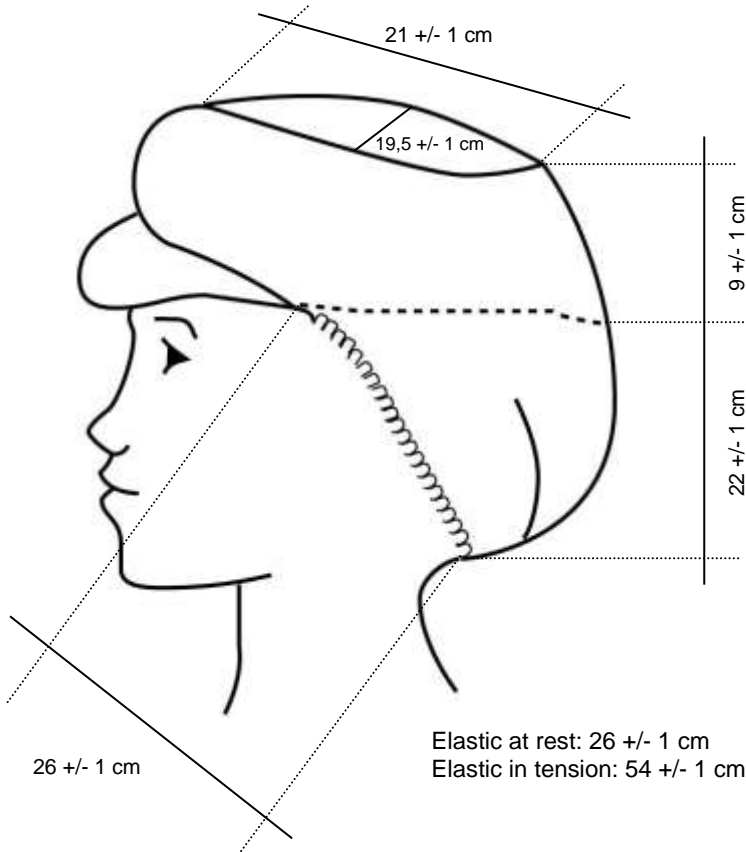

CODE	DESCRIPTION:
11014680	PEAKED CAP IN PLP 16 gr WHITE WITH AIR HOLDER IN PLP 16 gr WHITE
PACKAGING	500 pcs – 10 box x 50 pcs

Picture model and size

Elastic at rest: 26 +/- 1 cm
Elastic in tension: 54 +/- 1 cm

Inner carton label

Size label for inner carton
- Category 1 -

Carton label