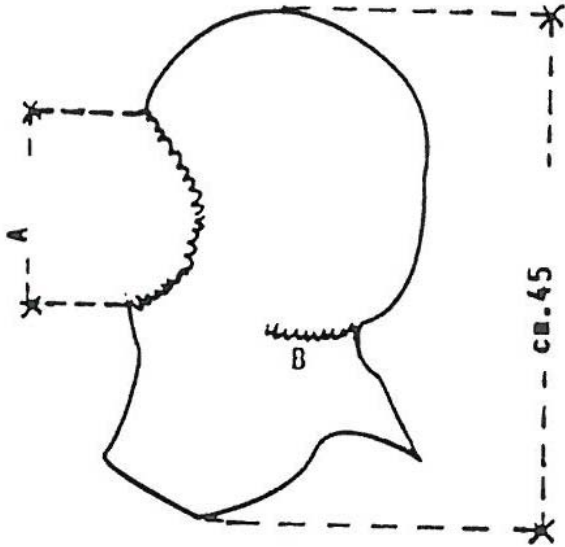

CODE	DESCRIPTION: HOOD WITH ELASTIC IN POLIGARD 50 gr WHITE
11015051	Construction : external stitches Elastic : face (A) and neck (B). Packaging : carton of 100 pairs, protected by a polythene bag

Picture model and size

A = elastic 20 cm +/- 1
B = elastic 12 cm +/- 1

Carton label

18034058011458

POLIGARD®

PLP 50 A
BIANCO - BLANC - WHITE - WEISS
 -CAPPUCCIO PIATTO A SCAFANDRO EL.VISO+NUCA
 -CAGOULE PLAT ELASTIQUE FACE + NUQUE
 -FLAT HOOD ELASTIC FACE - NECK
 -FLACHE KAPUZE GESICHT - NACHEN GUMMIZUG