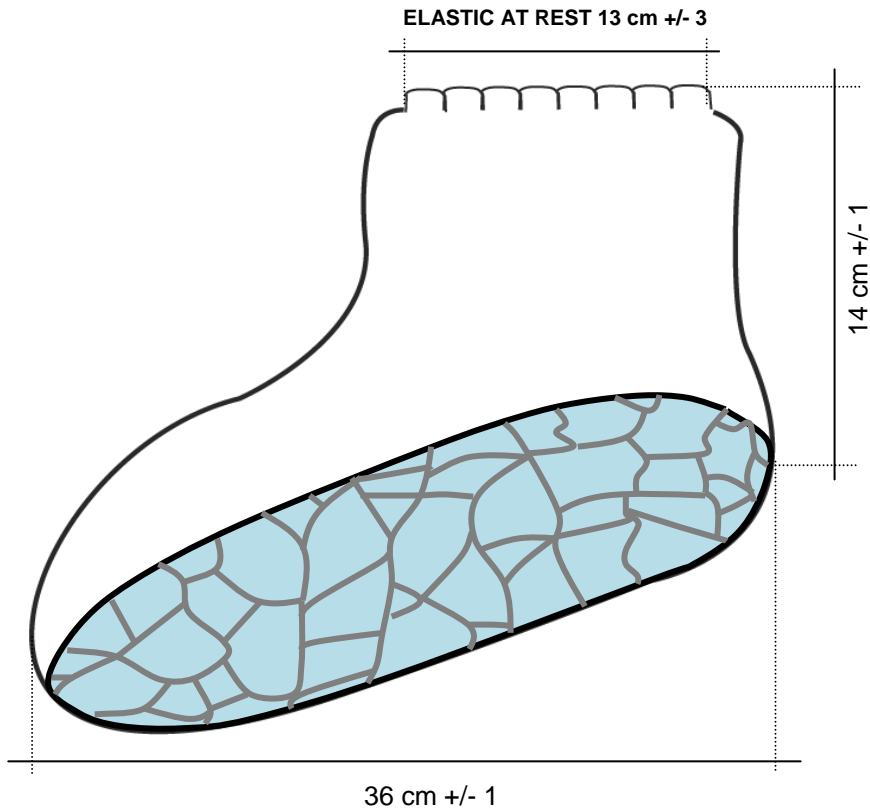

CODE 11015724	DESCRIPTION: SHOECOVER TYVEK + ANTISTATIC SOLE 36 cm
	Construction : internal stitching with white cotton yarn, with linear machine Elastic : 03x05 at waist. Sole : of 36 cm, to seam with linear machine Packaging : carton of 100 pairs, protected by a polythene bag (to put one instruction for use in carton)

Picture model and size

Carton label

Tyvek[®]

18034058013278

MADE IN

- COPRISCARPE CON ELASTICO + SUOLA ANTISTATICA 36 cm
- SURCHAUSSURES AVEC ELAST. + SEMELLE ANTISTATIQUE 36 cm
- SHOECOVERS WITH ELASTHOOD + ANTISTATIC SOLE 36 cm
- UEBERSCHUHE MIT GUMMIBAND + SOHLE ANTISTATISCHE 36 cm