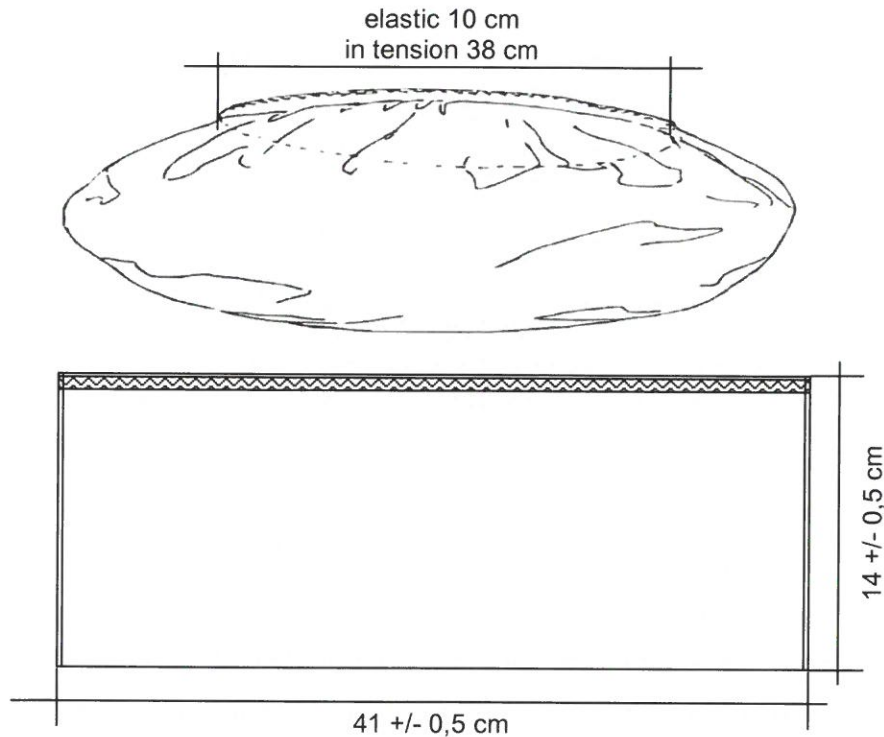

|                                    |  |
|------------------------------------|--|
| <b>CODE</b><br><br><b>11015808</b> | <b>DESCRIPTION: SHOESCOVERS GREEN CPE 41 cm – 2.000 PIECES</b>   |
|                                    | Assembly : welded at sides<br>Elastic : at ankles, inserted in a welded hem<br>Packaging : 2.000 pieces per carton (rolls of 10 pieces, 10 rolls in a bag, 20 bags in a carton)<br>: to add an instruction for use per carton<br>COMPOSITION : 100% POLYETHYLENE – 3 gr/m <sup>2</sup> |

Picture model and size

bag size label

**INDUTEX**

**PE 3 gr**

Model: 11015808

**CE** DATE: 03/20

**UNIVERSAL SIZE**

LOT.0000000

CATEGORY 1  
MADE IN CHINA

**DO NOT RE-USE**

INDUTEX S.p.A. - Via S.Francesco, 8/10  
20011 Corbetta (MI) Italy

Indutex registered trademark

Carton label

**MADE IN CHINA**

18034058013612

**POLYETHYLENE 3 gr**  
**VERDE - GREEN - VERT - GRUEN**  
**COPRISCARPE - SHOECOVERS - SURCHAUSSURES - SCHUHBEZÜGE**

-CON ELASTICO ALLE CAVIGLIE - 41 cm  
-WITH ELASTHOOD AT ANKLES - 41 cm  
-AVEC ELASTIQUE AUX CHEVILLES - 41 cm  
-MIT GUMMIZUG AN DIE FESSELN - 41 cm

**11015808**

**2000 PCS**

LOT. 0000000