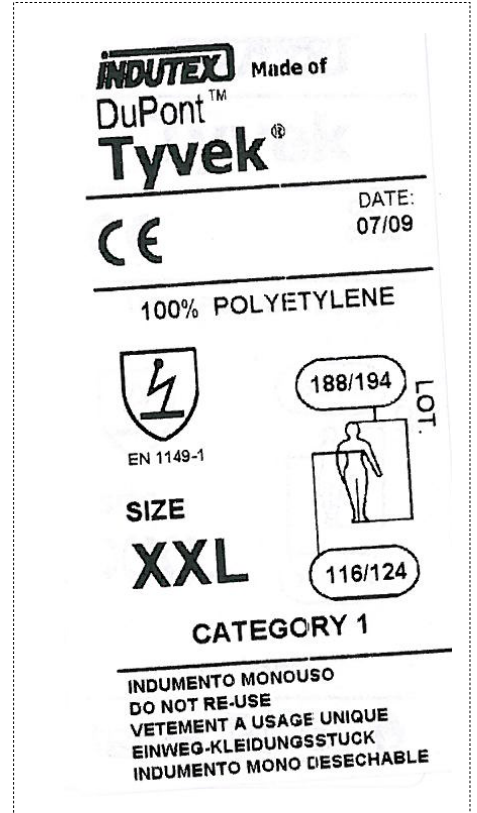

<b>CODE</b>	<b>DESCRIPTION:</b>
<b>11016525</b>	<b>JACKET COL MAO IN TYVEK</b>
	PACKAGING 50 pcs – single

Picture model and size

D = elastic at rest (see table)  
E = elastic at rest 8 +/- 2 cm

Size label bag

Garment size label

**ATTENTION:**  
covered elastic  
wrists and waist

	S	M	L	XL	XXL	
A	125	130	135	140	150	+/- 2 cm
B	82	86	89	92	95	+/- 1 cm
C	62	65	68	71	74	+/- 3 cm
D	25	25	27	30	32	+/-1 cm

carton label