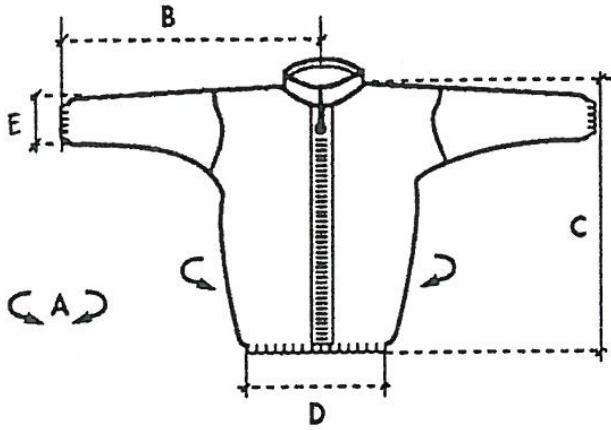

<b>CODE</b>	<b>DESCRIPTION:</b>
<b>11016525</b>	<b>JACKET COL MAO IN TYVEK</b>
	PACKAGING 50 pcs – single

Picture model and size

D = elastic at rest (see table)  
E = elastic at rest 8 +/- 2 cm

Size label bag

Garment size label

**ATTENTION:**  
covered elastic  
wrists and waist

	S	M	L	XL	XXL	
A	125	130	135	140	150	+/- 2 cm
B	82	86	89	92	95	+/- 1 cm
C	62	65	68	71	74	+/- 3 cm
D	25	25	27	30	32	+/-1 cm

carton label