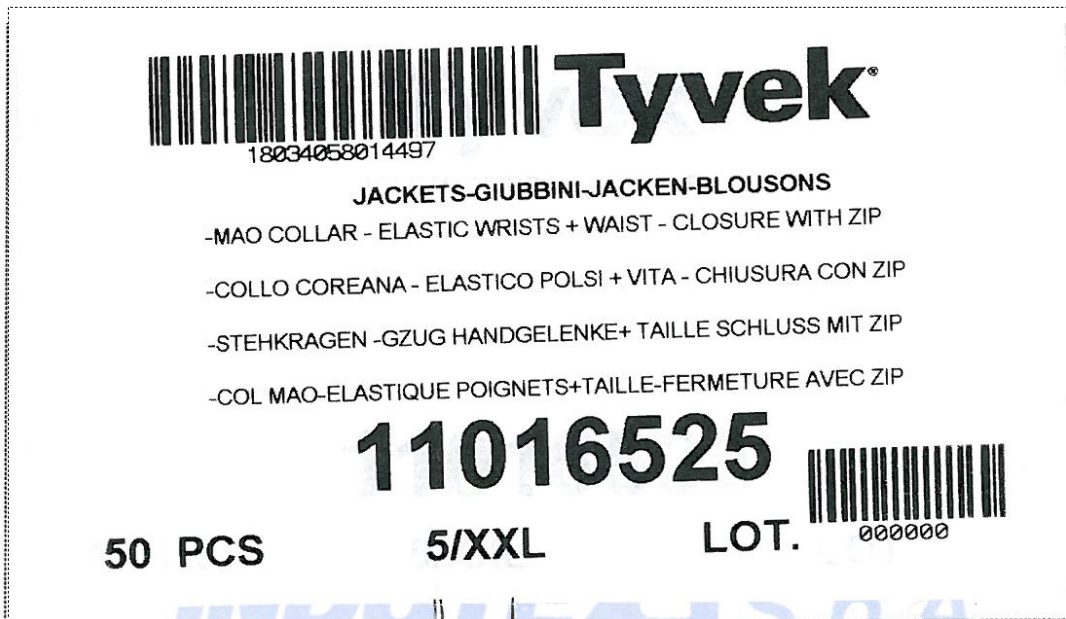

<b>CODE</b>	<b>DESCRIPTION:</b>
<b>11016525</b>	<b>JACKET COL MAO IN TYVEK</b>
	PACKAGING 50 pcs – single

Picture model and size

D = elastic at rest (see table)  
E = elastic at rest 8 +/- 2 cm

Size label bag

Garment size label

**ATTENTION:**  
covered elastic  
wrists and waist

	S	M	L	XL	XXL	
A	125	130	135	140	150	+/- 2 cm
B	82	86	89	92	95	+/- 1 cm
C	62	65	68	71	74	+/- 3 cm
D	25	25	27	30	32	+/-1 cm

carton label