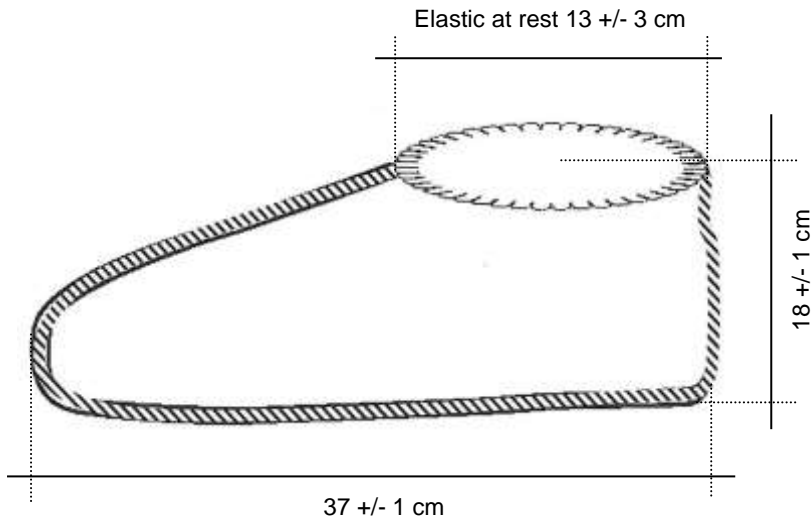

CODE 11025710	DESCRIPTION: SHOECOVERS IN PLP 40 gr WHITE
	PACKAGING 1.000 pairs – 4 carton x 250 pairs

Picture model and size

Inner carton label

Size label for inner carton - Category 1 -

Carton label