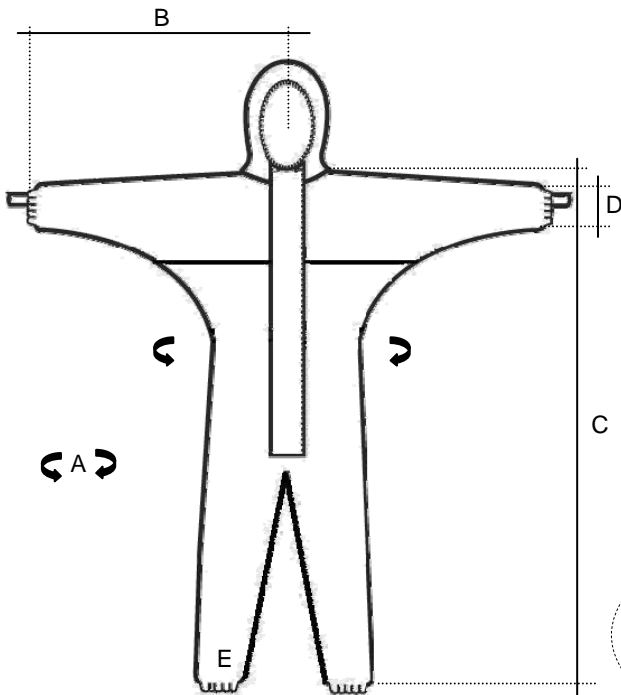

<b>CODE</b>  <b>58500032</b>	<b>DESCRIPTION: PARTIGUARD LIGHT OVERALL WITH HOOD + 1 THUMB-LOOP</b>	
	Production	: internal stitching with white cotton yarn.
	Elastic	: 03x07 at ankles, at hood, at waist only back and wrist with 1 thumb-loop in elastic 5 GOMME, pre-cut of 15 cm.
	Closure	: zip of 85 cm covered by single flap to be stitched with zip.
	Packaging Box	: single bag (to put one instruction for use in each bag). : 25 pieces per box.

Picture model and size

	S	M	L	XL	XXL	XXXL	
A	110	120	130	140	148	156	+/- 2 cm
B	84	86	89	92	95	98	+/- 1 cm
C	162	167	171	178	183	188	+/- 3 cm
D	14	14	14	15	15	16	+/- 1 cm
E	23	23	23	24	26	26	+/- 1 cm

Size label bag

Image label bag

Logo label left chest

Carton label

Garment neck size label

18034058072060

**BLANC - BIANCO - WEISS - WHITE**  
**OVERALLS-TUTE-KOMBI-COMBINAISONS**

-WITH HOOD - ELASTIC HOOD WAIST + ANKLES + WRISTS + THUMB LOOP  
-CON CAPPUCCIO - ELASTICO CAPPUCCIO +VITA+ CAVIGLIE+POLSI+PASSE POUCE  
-MIT KAPUZE- GZUG KAPUZE TAILLE+ FESSELN+ HANDGELENKE+DAUMENLASCHE  
-AVEC CAGOULE-ELAST.CAGOULE+TAILLE+CHEVILLES+POIGNETS+PASSE POUCE

170/176  
92/100  
SIZE  
**M**

© Indutex registered trademark

Emissione: RS 

Verifica: PRO 

Verifica: CQ 

Approv: AU   
Mod-09.06 Vers.1 Del 20.01.2000