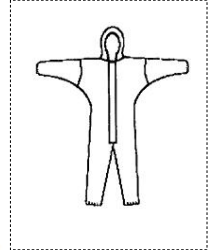

<b>CODE</b>  <b>58500032</b>	<b>DESCRIPTION: PARTIGUARD LIGHT OVERALL WITH HOOD + 1 THUMB-LOOP</b>	
	Production	: internal stitching with white cotton yarn.
	Elastic	: 03x07 at ankles, at hood, at waist only back and wrist with 1 thumb-loop in elastic 5 GOMME, pre-cut of 15 cm.
	Closure	: zip of 85 cm covered by single flap to be stitched with zip.
	Packaging Box	: single bag (to put one instruction for use in each bag). : 25 pieces per box.

Picture model and size

	S	M	L	XL	XXL	XXXL	
A	110	120	130	140	148	156	+/- 2 cm
B	84	86	89	92	95	98	+/- 1 cm
C	162	167	171	178	183	188	+/- 3 cm
D	14	14	14	15	15	16	+/- 1 cm
E	23	23	23	24	26	26	+/- 1 cm

Size label bag

Image label bag

Logo label left chest

Carton label

Garment neck size label

18034058072060

**BLANC - BIANCO - WEISS - WHITE**  
**OVERALLS-TUTE-KOMBI-COMBINAISONS**

-WITH HOOD - ELASTIC HOOD WAIST + ANKLES + WRISTS + THUMB LOOP  
-CON CAPPUCCIO - ELASTICO CAPPUCCIO +VITA+ CAVIGLIE+POLSI+PASSE POUCE  
-MIT KAPUZE- GZUG KAPUZE TAILLE+ FESSELN+ HANDGELENKE+DAUMENLASCHE  
-AVEC CAGOULE-ELAST.CAGOULE+TAILLE+CHEVILLES+POIGNETS+PASSE POUCE