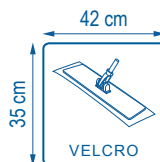

DeLux

MADE IN EUROPE